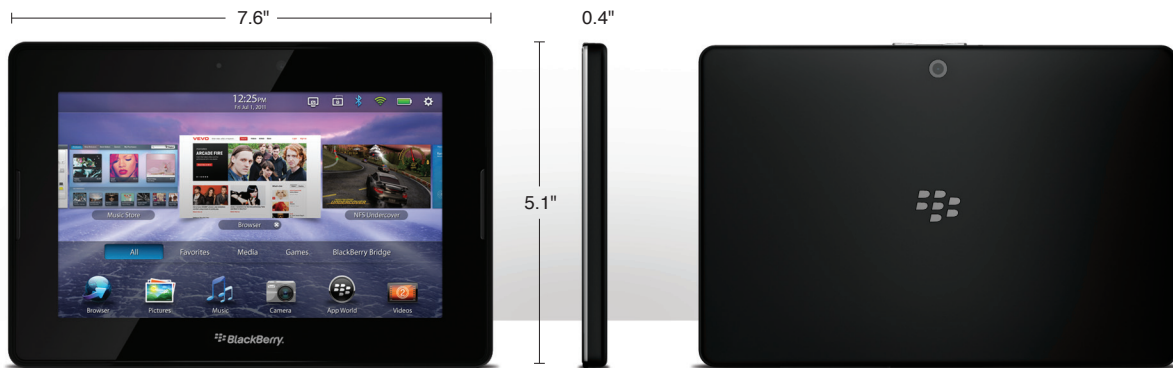

BlackBerry PlayBook™

See how the BlackBerry PlayBook stacks up

Ultra portable, super convenient

Height 5.1" / 130mm
Width 7.6" / 194mm
Depth 0.4" / 10mm
Weight 0.9 lbs / 425g

7" LCD display, 1024 x 600 screen resolution
Multi-touch, WSVGA, capacitive screen

Professional grade performance

Get started easily – simply swipe-to-wake
Full computing power in a tablet format
1 GHz dual-core processor, 1 GB RAM
Symmetric multi-processing
Accelerometer, 6-axis motion sensing (gyroscope), digital compass (magnetometer) and GPS
Micro USB port